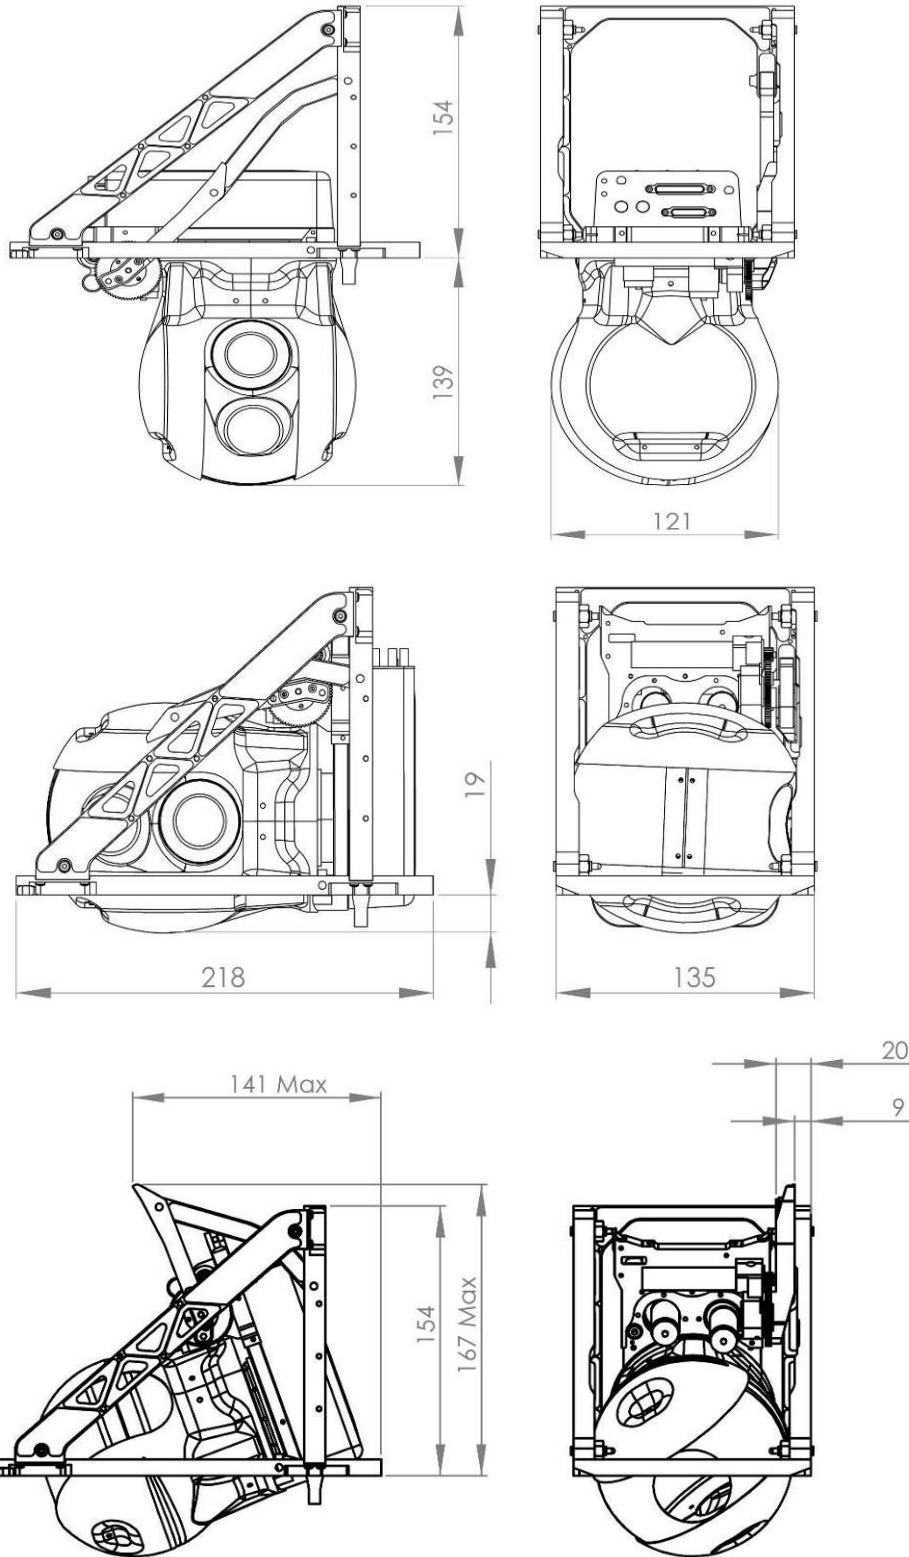

3AX Drawings for TASE150/200

Dimensions in mm